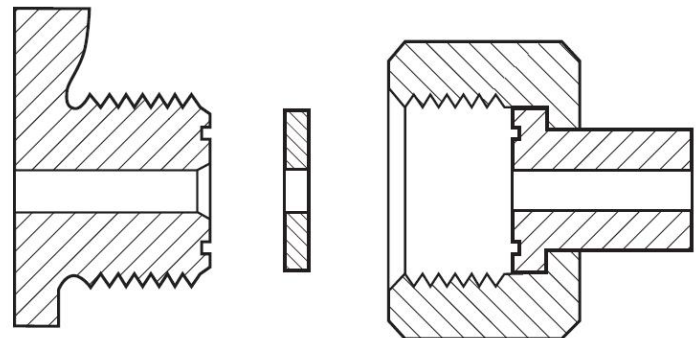

סוגי ברזים

DIN 6

21,80 mm x 1/14" - RH EXT.
Flat Seal with Gasket

CGA 350

.825-14NGO-LH-EXT (Round Nipple)

CGA 580

.965-14NGO-RH-INT

CGA 320

.825-14NGO-RH-EXT (Flat Nipple)

Cylinder features

Valve Spindle

Pin Index Valve

Valve Outlet

Unique Pin locators

Clear product identity

Unique Barcode