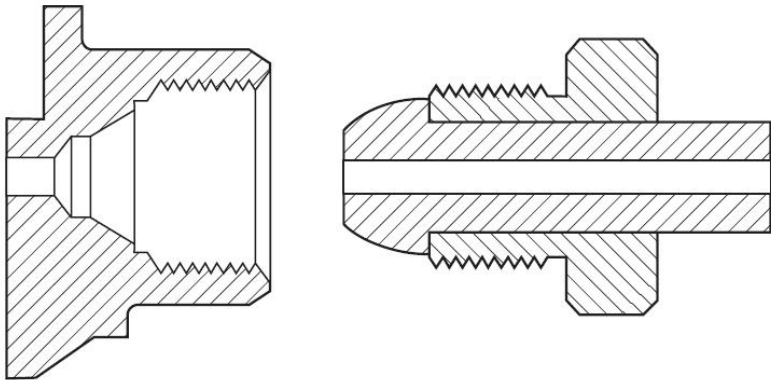

סוגי ברזים

DIN 6

21,80 mm x 1/14" - RH EXT.
Flat Seal with Gasket

CGA 350

.825-14NGO-LH-EXT (Round Nipple)

CGA 580

.965-14NGO-RH-INT

CGA 320

.825-14NGO-RH-EXT (Flat Nipple)

Cylinder features

Valve Spindle

Pin Index Valve

Valve Outlet

Unique Pin locators

Clear product identity

Unique Barcode